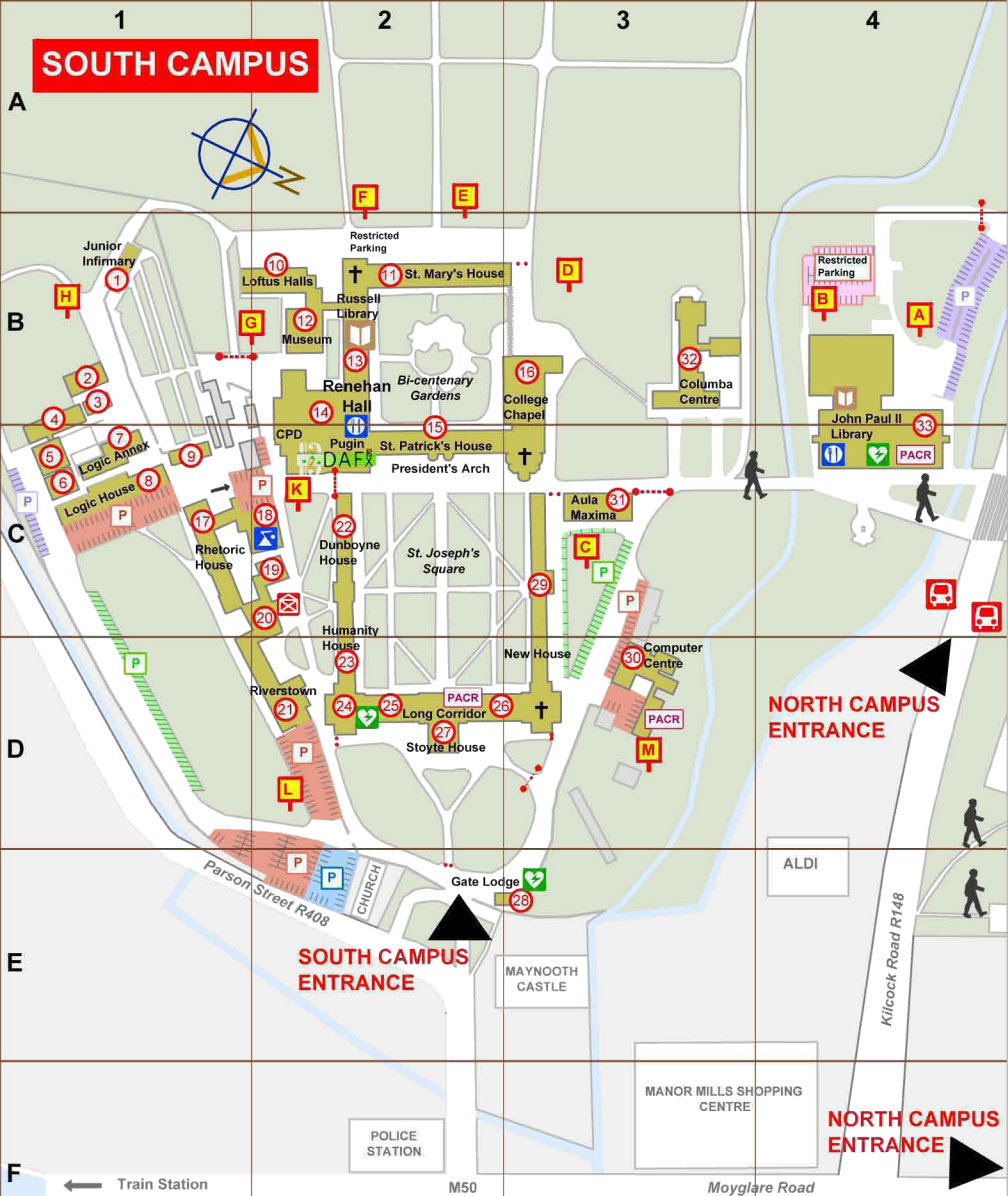

SOUTH CAMPUS

INDEX